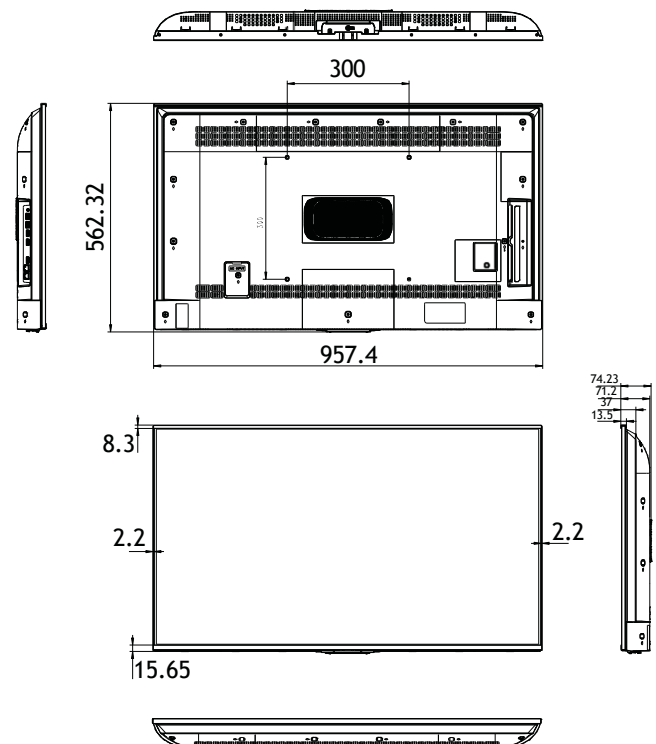

Bezel Color	Black
Set Dimension(W×H×D)	957.4 x 562.3 x 74.2mm
Bezel width(T/L/R/B)	T: 8.3mm, L/R: 2.2mm, D: 15.7mm
Net Weight	8kg
Packing Dimension (W×H×D)	1080 x 657 x 132mm
Gross Weight	11.2kg
VESA Mount	300mm x 300mm

Certification

Standard Certification CB/CE/ERP/SouthAfrica Energy Efficiency/cTUVus/CEC/FCC

EMC	Class B
Enviroment	Energy Star 8.0
IP Rating	IP5X

Dimensions

43" | 957.4 x 562.3 x 74.2 mm
8 kg

Product specifications may vary per region, and specifications are subject to change. This material may include corporate names and trademarks of third parties which are the properties of the third parties respectively.