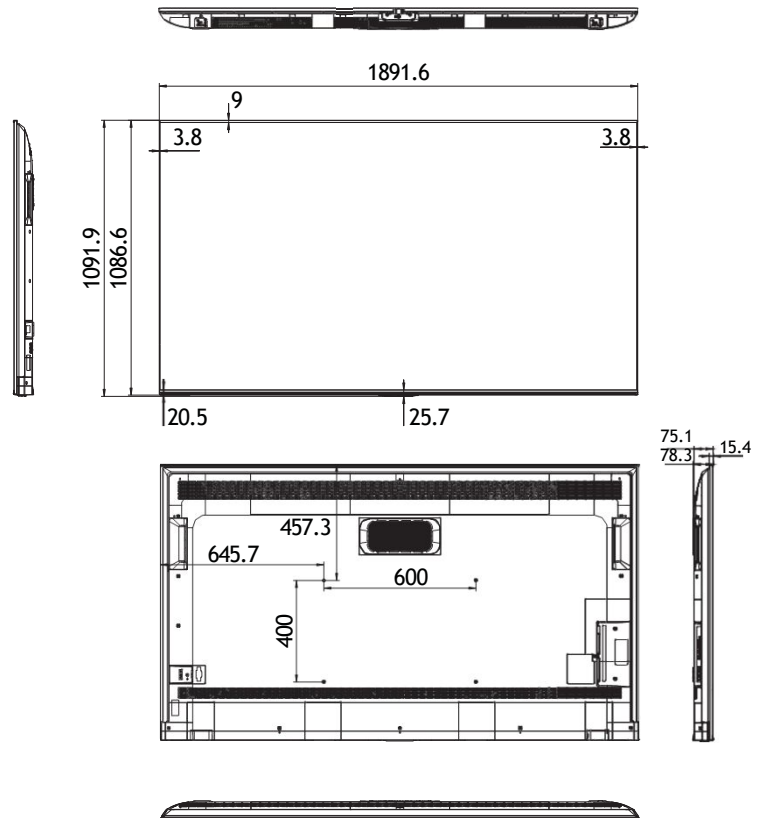

### Physical

Bezel Color	Black
Set Dimension(W×H×D)	1891.6 x 1091.9 x 78.3mm
Bezel width(T/L/R/B)	T: 9mm, L/R: 3.8mm, D: 20.5mm
Net Weight	35.3kg
Packing Dimension (W×H×D)	2090 x 1290 x 207mm
Gross Weight	50kg
VESA Mount	600mm x 400mm

### Dimensions

85" 1891.6 x 1091.9 x 78.3mm  
35.3kg

Product specifications may vary per region, and specifications are subject to change. This material may include corporate names and trademarks of third parties which are the properties of the third parties respectively.