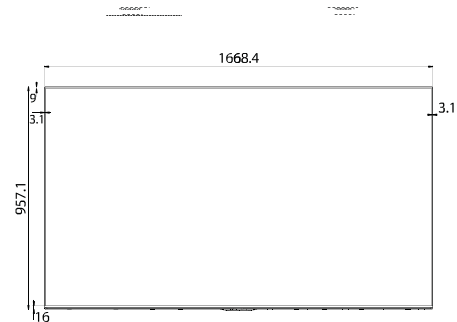

### Physical

Bezel Color	Black
Set Dimension(W×H×D)	1668.4 x 962.3 x 76.1mm
Bezel width(T/L/R/B)	T: 9mm, L/R: 3.1mm, D: 16mm
Net Weight	25.6kg
Packing Dimension (W×H×D)	1865 x 1146 x 188mm
Gross Weight	36.3kg
VESA Mount	600mm x 400mm

### Dimensions

75" 1668.4 x 962.3 x 76.1mm  
25.6kg

Product specifications may vary per region, and specifications are subject to change. This material may include corporate names and trademarks of third parties which are the properties of the third parties respectively.