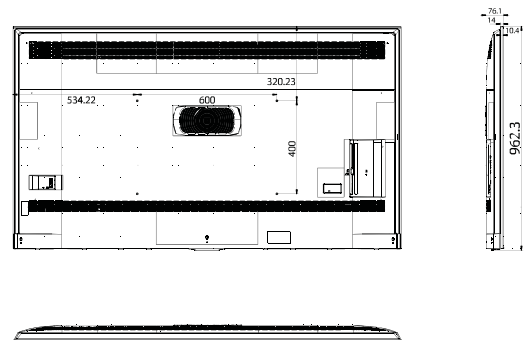

### Physical

Bezel Color	Black
Set Dimension(W×H×D)	1668.4 x 962.3 x 76.1mm
Bezel width(T/L/R/B)	T: 9mm, L/R: 3.1mm, D: 16mm
Net Weight	25.6kg
Packing Dimension (W×H×D)	1865 x 1146 x 188mm
Gross Weight	36.3kg
VESA Mount	600mm x 400mm

### Dimensions

75" 1668.4 x 962.3 x 76.1mm  
25.6kg

Product specifications may vary per region, and specifications are subject to change. This material may include corporate names and trademarks of third parties which are the properties of the third parties respectively.