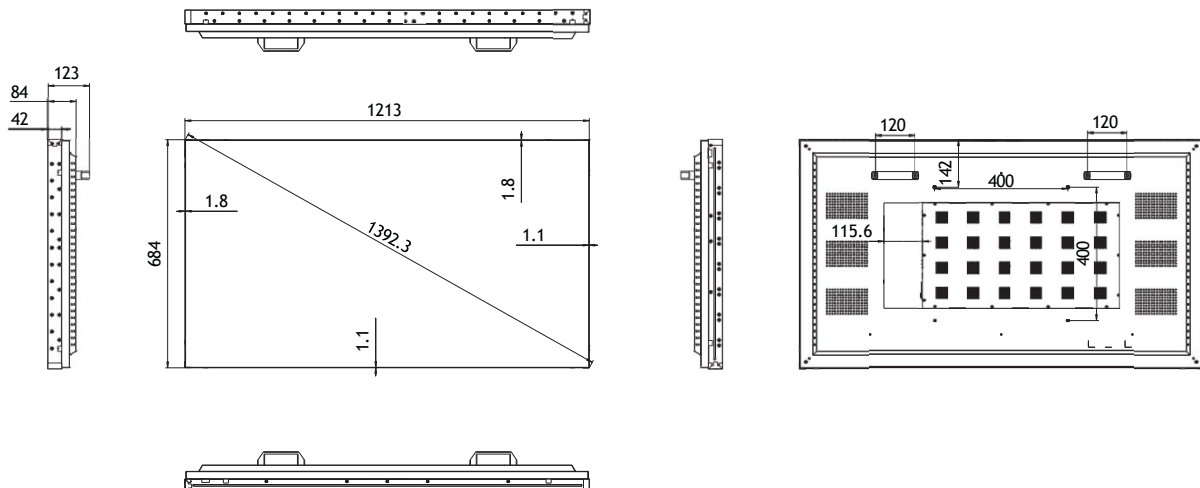

System

Operating System	Android 11
Processor CPU	ARM Cortex-A55 Quad Core
Processor GPU	Mali-G52
Memory	2G DDR4
Storage	16G EMMC
Language	Simplified Chinese, English, French, German, Polish, Spanish, Russian, Italian, Finnish, Norwegian, Swedish, Hebrew, Arabic, Thai, Malay, Indonesian, Catalan

Environment

Operating Temperature	0°C ~ 40°C
Operating Humidity	10% ~ 80%, non-condensing

Connectivity

Input	HDMI(2.0) x3 USB2.0(A) x1 RS232(RJ45) x1 LAN(RJ45) x1 IR(2.5mm) x1
Output	HDMI x1 Audio(3.5mm) x1 RS232(RJ45) x1
Speaker (Built-in)	w/o

Power

Power Supply	AC 100~240V, 50/60Hz
Power Consumption(Typ.)	145W
Power Consumption(Max.)	200W
Standby Consumption	less than 0.5W (Standby Mode)

Physical

Bezel Colour	Black
Set Dimension (W x H x D)	1213 X 684 X 84mm (Not including Handle)
Packing Dimension (W x H x D)	1352 x 844 x 234mm
Bezel Width (T/L/R/B)	1.8 / 1.8 / 1.1 / 1.1 mm
Net Weight	27kg
Gross Weight	36.2kg
VESA Mount	400 x 400mm, 4-M6 Screw
Accessories	Quick Setup Guide / Power Cord / Remote Control & Batteries(AAA)x2 / RS232 Converter Cable / IR Cable

Certification

CB CE

Standard	CB / CE / UKCA / ERP / South Africa Energy Efficiency
EMC	Class A
Safety	62368-1

Display Dimensions

Product specifications may vary per region, and specifications are subject to change. This material may include corporate names and trademarks of third parties which are the properties of the third parties respectively.