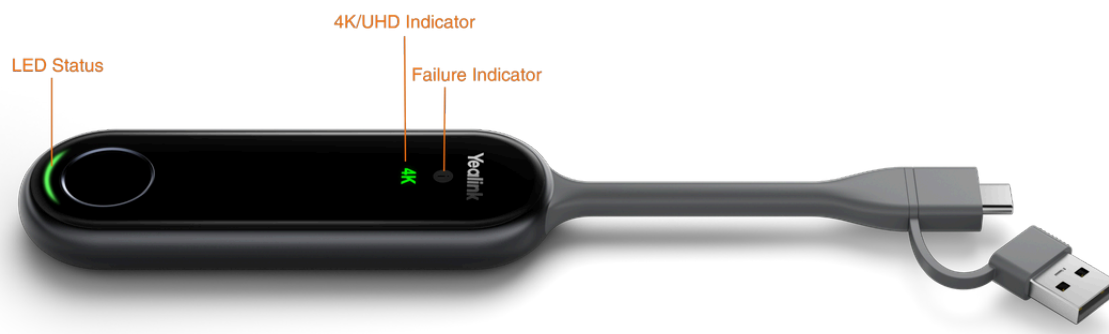

\*Comming Soon

Device Compatibility

- [Teams Room Accessories Compatibility Lists](#)
- [Zoom Rooms Accessories Compatibility Lists](#)

LED Status

LED	LED Indicator	Description
4K/UHD Indicator	Solid green	The hard-coded content sharing resolution reaches 4K.
System Error Indicator	Solid red	Fail to connect to the endpoint.
System Status Indicator	Flash green slowly	The connection has been completed, and is waiting for content sharing.
System Status Indicator	Solid green	Sharing content.
System Status Indicator	Solid orange	Updating/Pairing.