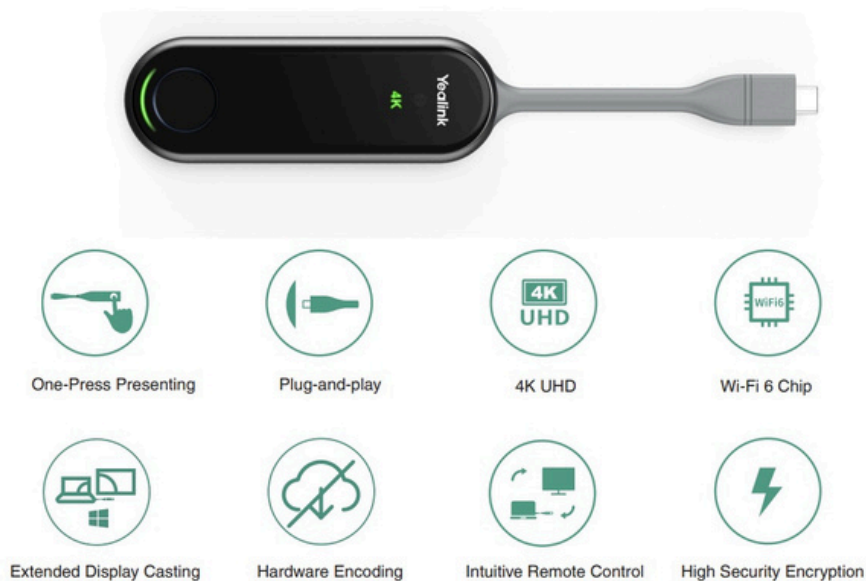

## Introduction

The Yealink PA20 is a new 4K Ultra HD presentation assistant. Empowered with up to 4K/30FPS UHD hardware encode streaming output, PA20 saves a lot of effort by eliminating any software or driver installation. A USB Type-A/ full-featured USB Type-C port is suitable for different computers and phones. Since PA20 has the embedded meeting assistant software and Wi-Fi 6 chip, simply plug PA20 into the devices, and you can quickly be ready to present. PA20 provides you with a more convenient and richer content sharing experience.

## Key Features and Benefits

- Self-built Wi-Fi Network
- 4K/30fps Full HD Content Sharing
- Adaptive Software/Hardware Encoding
- Dual-band 2.4GHz/5GHz wireless networks
- Plug and Play
- AES & WPA Data Encryption
- Up to four content streams can be presented simultaneously