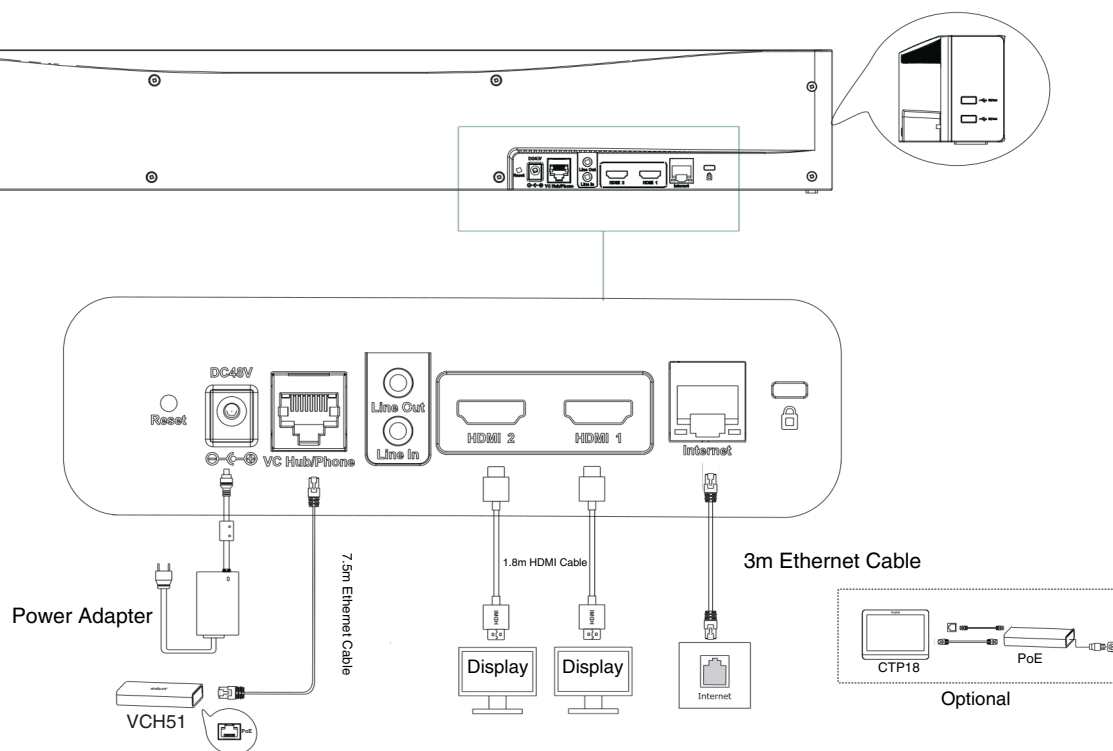

Connections

- 2 x HDMI output (CEC supported)
- HDMI input (through the VCH51 Sharing Kit)
- 1 x Line-in (3.5mm)
- 1 x Line-out (3.5mm)
- 2 x USB 2.0
- 1 x 10/100M/1000M Ethernet port

- 1 x Yealink extension port (RJ-45)
- 1 x Power port
- 1 x Security lock slot
- 1 x Reset slot

Other Physical Features

- External Yealink Power Adapter: AC 100~240V input and DC 48V/0.7A Output
- USB Output: 5V  0.5A
- Power consumption (PSU):
 - Idle < 13W; Normal operating: 15W; MAX: 16W
- Dimension (W.D.H): 700 mm x 98 mm x 121 mm
- Operating humidity: 10~95%
- Operating temperature: 0~40°C
- Storage temperature: -30~70°C

MeetingBar A30 Package

- Package contents:
 - MeetingBar A30 endpoint
 - 3m Ethernet cable
 - 2 x 1.8m HDMI cable
 - Mounting Bracket and Accessories
 - Power adapter
 - Quick Start Guide
 - Controller (optional):
 - CTP18 Touch Panel
 - VCR20 Remote Control
 - Content sharing(optional):
 - VCH51 Sharing Kit (HDMI/USB-C)
 - WPP20 Wireless Presentation Pod

- Carton Meas: 903*325*306mm

MeetingBar A30 + CTP18 Package

- Carton Meas: 923*495*327mm

Compliance

Endpoint Connections

Note:

- If you connect a touch display device, you can operate the A30 either by remote control or touch control.
- If you connect a non-touch display device, you can only use the remote control.