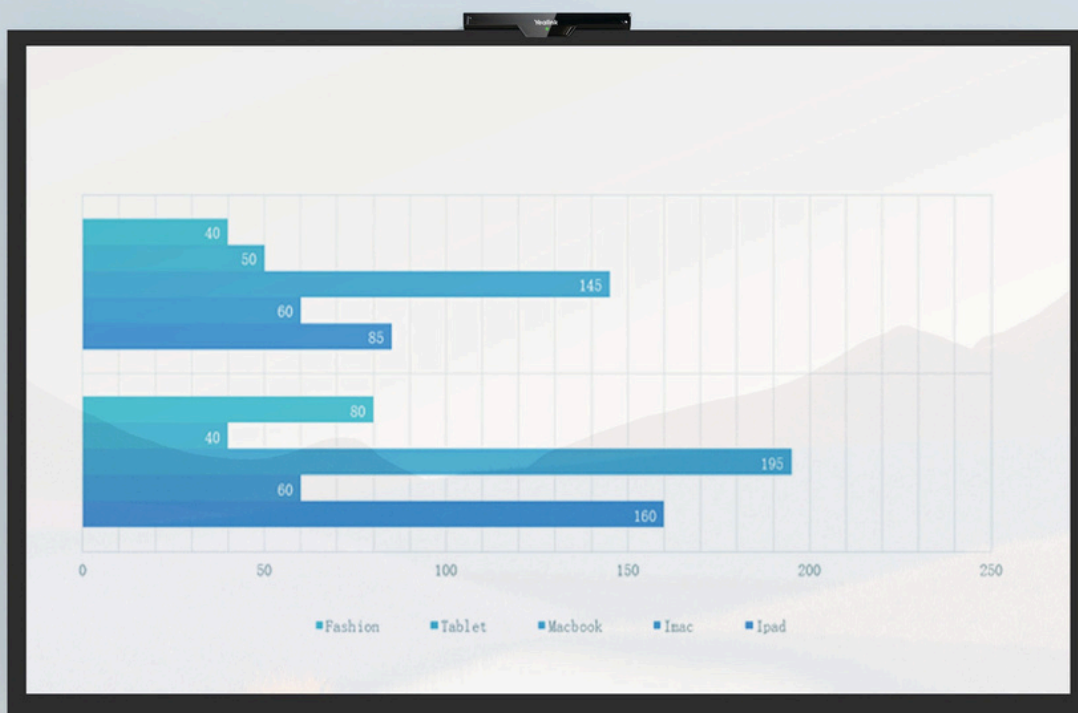

Simple Set up, Easy Plug and Play

Plug & play allows users to enjoy instant content sharing. No extra software or driver is required, simply plug in WPP30 into the devices, and your idea is ready to be presented.

Touch & go, just click the button and start collaboration right away.

Present Wirelessly, WPP30 saves time for setting up additional cables between TV and conference table, bringing a clean and tidy meeting space.

Work with Most Devices, free collaboration on most devices with full featured USB-C Port.

*Available on devices with full featured USB-C Port